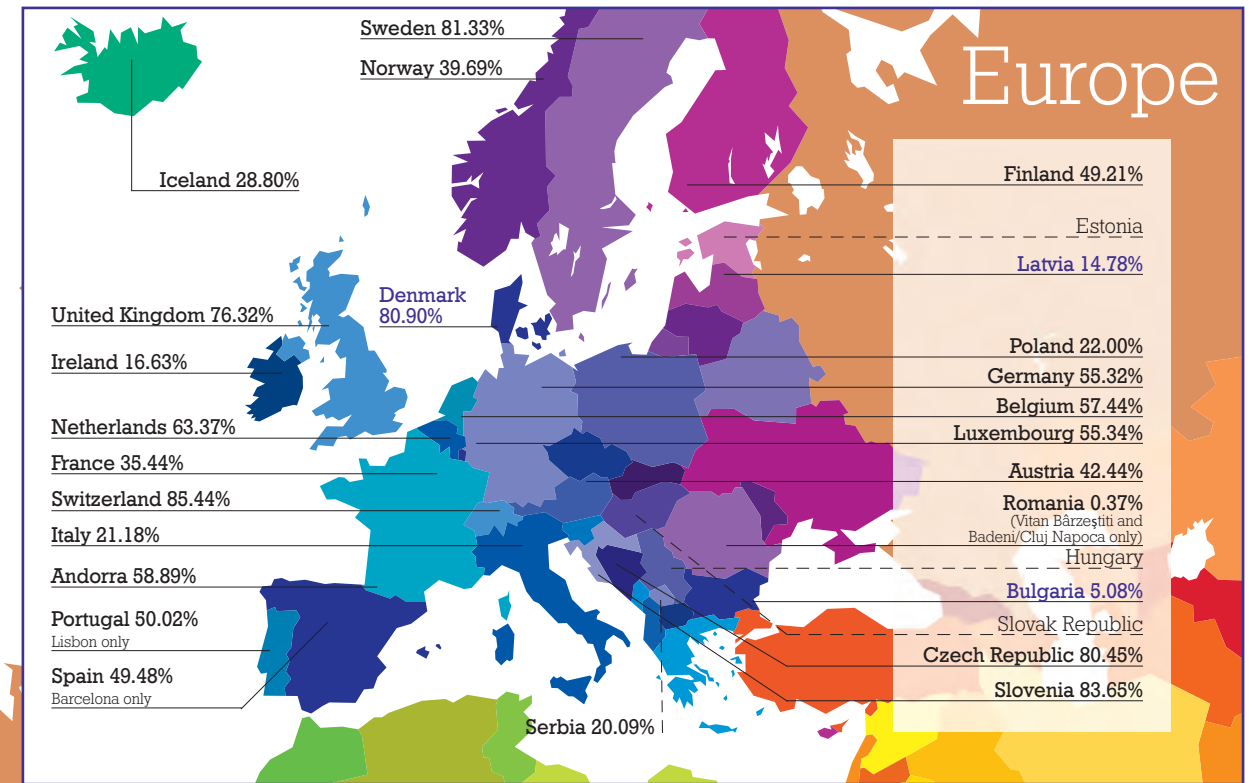

International

● **Statistics 2015**

Table of International Statistics

Country	Number of Crematoria	Cremations 2014	Cremations 2015	% of Deaths
Andorra	1	105	159	58.89
Argentina	95	–	No information available	
Australia	80	–	No information available	
Austria	13	31,471	35,258	42.44
Belgium	17	58,986	63,457	**57.44
Bulgaria	1	–	No information available	
Brazil	43	–	No information available	
Canada	unknown	172,009	**178,240	68.85
China, The People's Republic of	1,745	–	No information available	
Colombia (Barranquilla, Bogotá, Cali, Cartagena, Tunja and Valledupar only)	18	3,282	4,201	–
Cuba	9	7,389	8,989	9.02
Czech Republic	27	84,388	89,439	80.45
Denmark	20	41,532	–	80.90
Finland	23	24,822	25,631	49.21
France	177	193,278	209,613	35.44
Germany	164	474,650	482,350	55.32
Ghana	8	4,950	5,120	7.16
Haiti	2	164	179	–
Hong Kong	6	41,244	42,737	91.40
Iceland	1	568	629	28.80
Ireland, Republic of	5	4,474	4,981	16.63
Italy	70	117,956	137,165	21.18
Japan	1,506	1,339,714	1,345,873	99.97
Latvia	1	–	No information available	
Luxembourg	1	2,180	2,204	55.34
Mauritius	115	–	No information available	
Mongolia	2	2,546	2,140	12.15
Namibia	1	524	–	184.00
The Netherlands	85	85,493	93,160	63.37
New Zealand	unknown	–	–	**72.00
Norway	25	15,641	16,164	39.69
Peru (Lima only)	8	736	660	68.82
Poland	46	–	–	**22.00
Portugal (Lisbon only)	20	3,305	3,270	50.02
Romania (Bucharest (Vitan Bărzesti) and Badeni/Cluj Napoca (Ignis) only)	4	819	972	0.37
Russia	16	–	No information available	
Serbia	2	3,054	3,405	20.49
Singapore	4	15,370	15,751	79.29
Slovenia, Republic of	2	15,671	16,592	83.65
South Korea	57	212,083	221,895	80.79
Spain (Barcelona only)	2	7,598	8,021	49.48
Sweden	59	71,280	73,937	81.33
Switzerland	28	55,616	57,764	85.44
Taiwan	37	152,171	153,596	93.74
Thailand	2,077	358,881	365,113	80.00
Trinidad & Tobago (San Fernando & Trincity only)	4	998	1,042	9.81
United Arab Emirates	1	–	No information available	
United Kingdom	277	429,254	462,916	**76.32
U.S.A.	2,867	1,231,244	**1,285,711	**48.60
Zimbabwe (Bulawayo only)	2	125	124	2.59