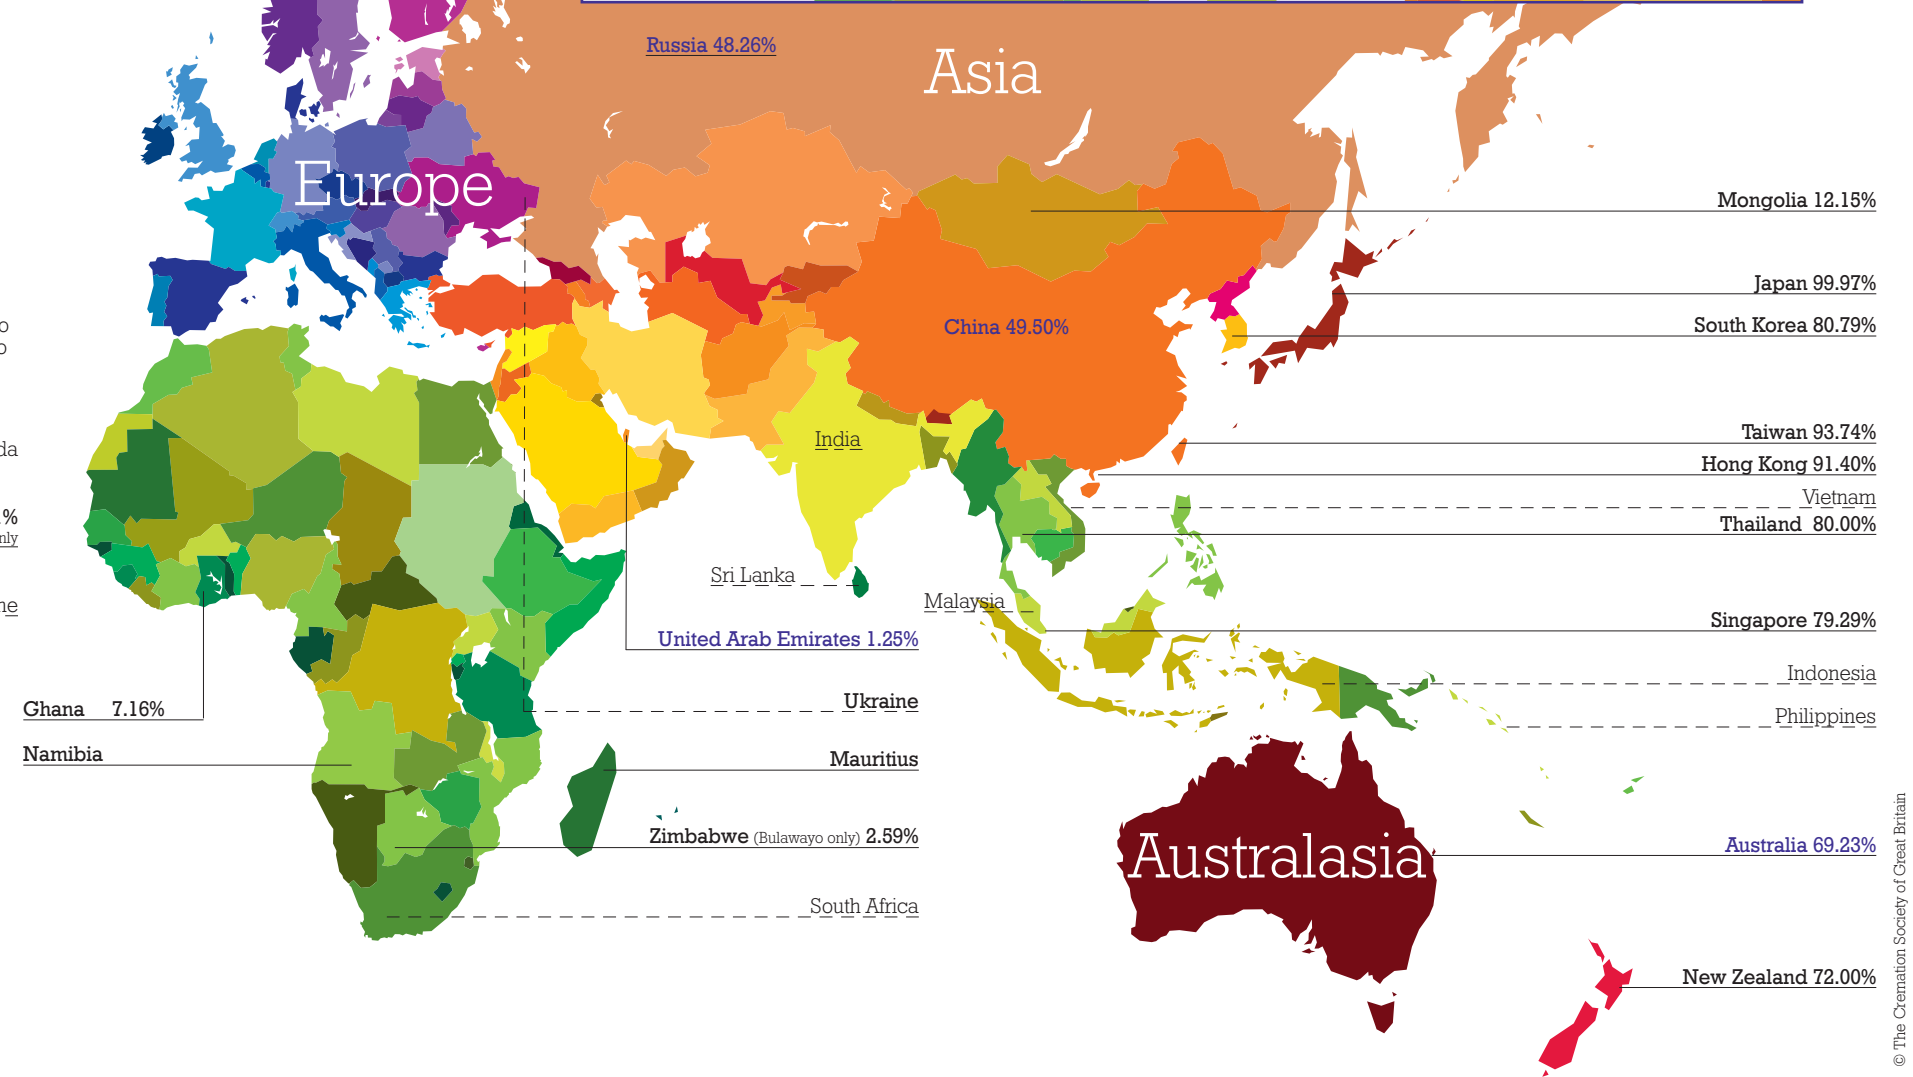

International

● **Statistics 2015**

Table of International Statistics

Country	Number of Crematoria	Cremations 2014	Cremations 2015	% of Deaths
Andorra	1	105	159	58.89
Argentina	95	–	No information available	
Australia	80	–	No information available	
Austria	13	31,471	35,258	42.44
Belgium	17	58,986	63,457	**57.44
Bulgaria	1	–	No information available	
Brazil	43	–	No information available	
Canada	unknown	172,009	**178,240	68.85
China, The People's Republic of	1,745	–	No information available	
Colombia (Barranquilla, Bogotá, Cali, Cartagena, Tunja and Valledupar only)	18	3,282	4,201	–
Cuba	9	7,389	8,989	9.02
Czech Republic	27	84,388	89,439	80.45
Denmark	20	41,532	–	80.90
Finland	23	24,822	25,631	49.21
France	177	193,278	209,613	35.44
Germany	164	474,650	482,350	55.32
Ghana	8	4,950	5,120	7.16
Haiti	2	164	179	–
Hong Kong	6	41,244	42,737	91.40
Iceland	1	568	629	28.80
Ireland, Republic of	5	4,474	4,981	16.63
Italy	70	117,956	137,165	21.18
Japan	1,506	1,339,714	1,345,873	99.97
Latvia	1	–	No information available	
Luxembourg	1	2,180	2,204	55.34
Mauritius	115	–	No information available	
Mongolia	2	2,546	2,140	12.15
Namibia	1	524	–	184.00
The Netherlands	85	85,493	93,160	63.37
New Zealand	unknown	–	–	**72.00
Norway	25	15,641	16,164	39.69
Peru (Lima only)	8	736	660	68.82
Poland	46	–	–	**22.00
Portugal (Lisbon only)	20	3,305	3,270	50.02
Romania (Bucharest (Vitan Bărzesti) and Badeni/Cluj Napoca (Ignis) only)	4	819	972	0.37
Russia	16	–	No information available	
Serbia	2	3,054	3,405	20.49
Singapore	4	15,370	15,751	79.29
Slovenia, Republic of	2	15,671	16,592	83.65
South Korea	57	212,083	221,895	80.79
Spain (Barcelona only)	2	7,598	8,021	49.48
Sweden	59	71,280	73,937	81.33
Switzerland	28	55,616	57,764	85.44
Taiwan	37	152,171	153,596	93.74
Thailand	2,077	358,881	365,113	80.00
Trinidad & Tobago (San Fernando & Trincity only)	4	998	1,042	9.81
United Arab Emirates	1	–	No information available	
United Kingdom	277	429,254	462,916	**76.32
U.S.A.	2,867	1,231,244	**1,285,711	**48.60
Zimbabwe (Bulawayo only)	2	125	124	2.59